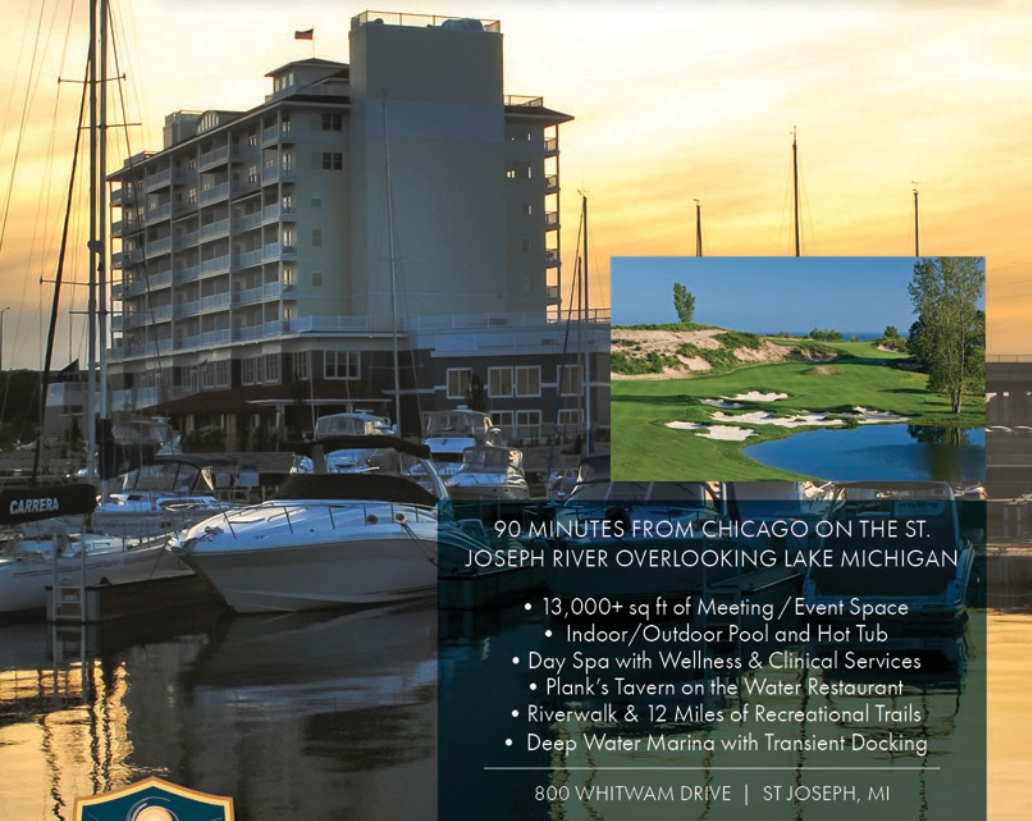

YOUR WATERFRONT GOLF DESTINATION

Just Got Closer

GUESTROOMS | MEETING SPACE | GOLF GETAWAYS | RECREATIONAL PACKAGES
CALL 269.983.1111 OR VISIT INNATHARBORSHORES.COM FOR MORE INFORMATION

90 MINUTES FROM CHICAGO ON THE ST. JOSEPH RIVER OVERLOOKING LAKE MICHIGAN

- 13,000+ sq ft of Meeting / Event Space
- Indoor/Outdoor Pool and Hot Tub
- Day Spa with Wellness & Clinical Services
- Plank's Tavern on the Water Restaurant
- Riverwalk & 12 Miles of Recreational Trails
- Deep Water Marina with Transient Docking

800 WHITWAM DRIVE | ST JOSEPH, MI

Host of the 2012, 2014, 2016, & 2018
Sr PGA Championship presented by KitchenAid

PRESENTED BY
KitchenAid